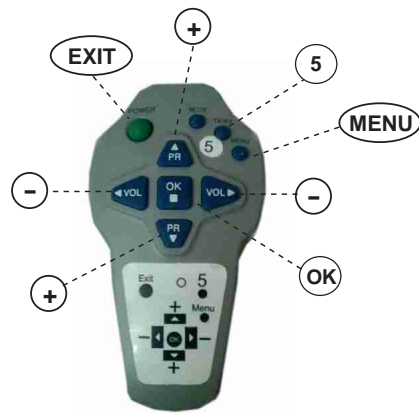

Setting Instruction

Panel have 2 menu selection to set different parameters:

1. Date & Time Set   2. Jamaat Set

1. Date & Time Set:

- Press (5) to unlock, then press (OK) to enter setting mode, now use (+)/(-) and (OK) to set Time, Date, DST, Hanffi / Shaffi, City Code one bye one.

2. Jamaat Set:

- Press (5) to unlock, then press (MENU) to enter Jamat setting mode, now use (+)/(-) and (OK) to set all Jamat Timing one by one.

Note: Press (EXIT) to quit setting any time.

Jamaat time can be set easily through Remote Control