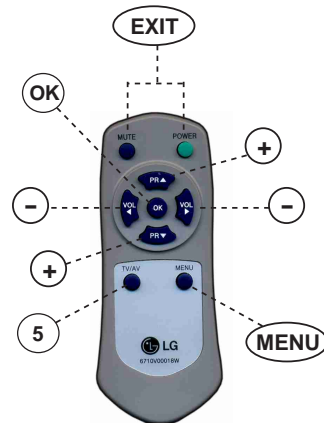

Salaat Panel

Model : SP-24P

A Complete Jamat time Panel with all information of Salah and Jamat that is suitable for Masjid, Building/Apartment Prayers halls. Jamaat time automatically as it changes daily. It also highlights Prohibited time for Prayer.

Features:

1. Accurate real time clock.
2. Display Remaining time of Jamaat.
3. Prohibited Time indication.
4. Automatic Daily Update of Maghrib Time.
5. At the time of Jamaat Indentify by Beep.
6. Remote control setting.

Accessories:

1. Panel
2. Power Adapter
3. Remote
4. User's Manual

Setting Instruction

Panel have 2 menu selection to set different parameters:

1. Date & Time Set 2. Jamaat Set

1. Date & Time Set:

- Press (5) to unlock, then press (OK) to enter setting mode, now use (+)/(-) and (OK) to set Time, Date, DST, Hanffi / Shaffi, City Code one bye one.

2. Jamaat Set:

- Press (5) to unlock, then press (MENU) to enter Jamat setting mode, now use (+)/(-) and (OK) to set all Jamat Timing one by one.

Note: Press (EXIT) to quit setting any time.

Jamaat time can be set easily through Remote Control