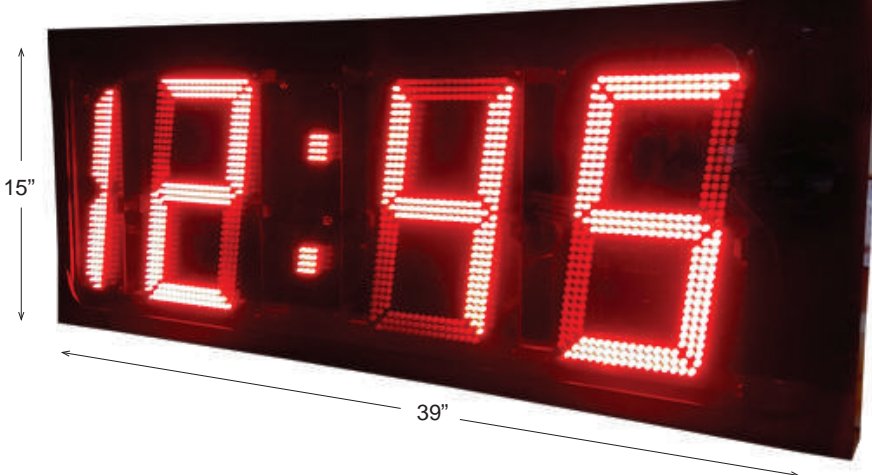

PC-2i 15"x5"

PC-2i Green 15"x5"

PC-3i 14"x5"

PC-4i 19"x11"

PC-5i 22"x10"

- Precise time keeping.
- Setting through Remote control.
- Casing wood with Acrylic Front.

Model	PC-2i	PC-3i	PC-4i	PC-5i	
Dimension	15 x 5	14 x 5	19 x 11	22 x 10	Inch
Digit Height	2.3	3.0	4.0	5.0	Inch

Bright LED Display for large Halls and Open-Air areas

PC-10i

Also available in Green LED

- Clearly visible in sunlight and from distance.
- For Indoor and Outdoor use.
- Precise time keeping.
- Setting through Remote control.

Model	PC-7i	PC-8i	PC-10i	PC-15i	
Dimension	25 x 10	30 x 11	39 x 15	59 x 23	Inch
Digit Height	6.5	8.0	10.0	15.0	Inch

Digital Clock

Clock in Triangle

PC-40TR

Model	PC-30TR	PC-40TR	
Dimension	16 x 6	20 x 7	Inch
Digit Height	3.0	4.0	Inch

Clock in Square

PC-40SQ

Model	PC-23SQ	PC-30SQ	PC-40SQ	PC-50SQ	
Dimension	15 x 5	17 x 6	21 x 7	24 x 9	Inch
Digit Height	2.3	3.0	4.0	5.0	Inch

- Precise time keeping.

- Setting through Remote control.